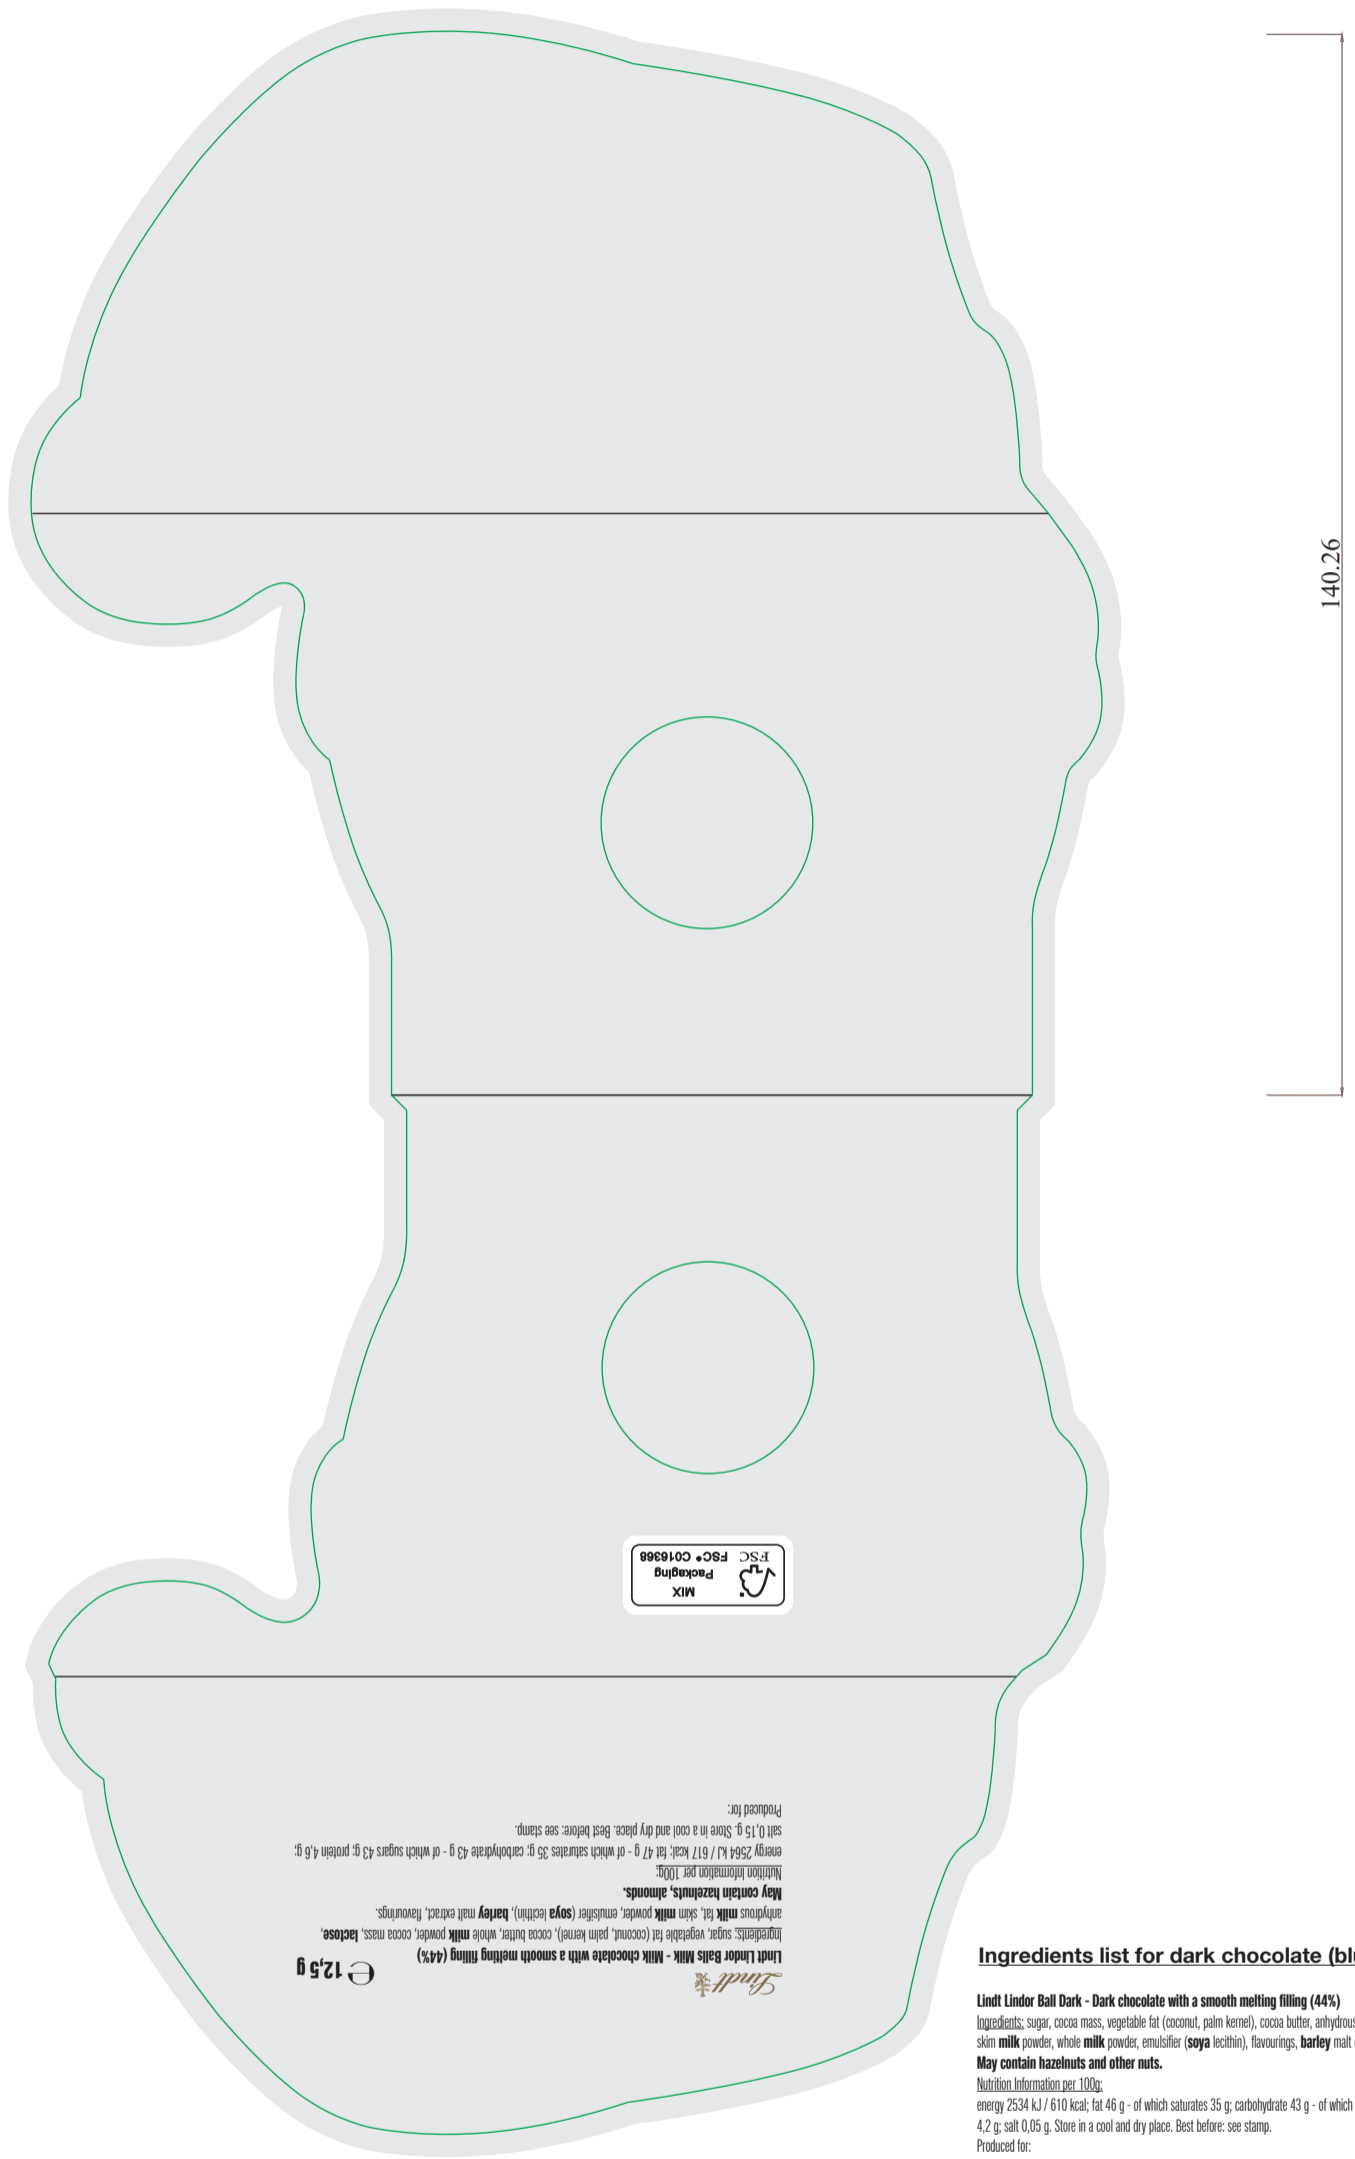

Template

Lindt Lindor Chocolate Truffle „Santa Claus“ (digital printing)

3 mm cut off is obligatory!

141.64

278.1

140.26

Ingredients list for dark chocolate (blue ball)

Lindt Lindor Ball Dark - Dark chocolate with a smooth melting filling (44%)

May contain hazelnuts and other nuts.

Nutrition Information per 100g:

energy 2534 kJ / 610 kcal; fat 46 g - of which saturates 35 g; carbohydrate 43 g - of which sugars 41 g; protein 4.2 g; salt 0,06 g. Store in a cool and dry place. Best before: see stamp.

Produced for:

	The files have preferably been created with Adobe Illustrator (CC), Adobe InDesign (CC) or Adobe Photoshop (CC).
	Images should have a resolution of at least 300 dpi, logos and other objects of at least 1200 dpi. The best results are achieved with vectorized files. Vectorize all fonts or provide all fonts used (for PC).
	Indicate as CMYK (4c Euroscale). No RGB!
	Since December 13, 2014 the rules of EU-regulation 1169/2011 concerning the Food Information Regulation (LMIV) have to be observed. This regulation includes the ingredients list, the labeling of allergens, the product name (within the visual area), the net quantity (within the visual area), the best before date as well as the full name and address of the distributor. All legal requirements have to be printed clearly and readably with a minimum font size of 1,2 mm related to the letter "x". As soon as the maximum surface area of the packaging is less than 80 cm², the minimum font size is 0,9 mm. Concerning smallest packaging - that is less than 10 cm² for the maximum surface area - only the most important legal requirements (such as the product name, the net quantity, the best before date) have to be mentioned - however in the font size of 0,9 mm related to the small x.