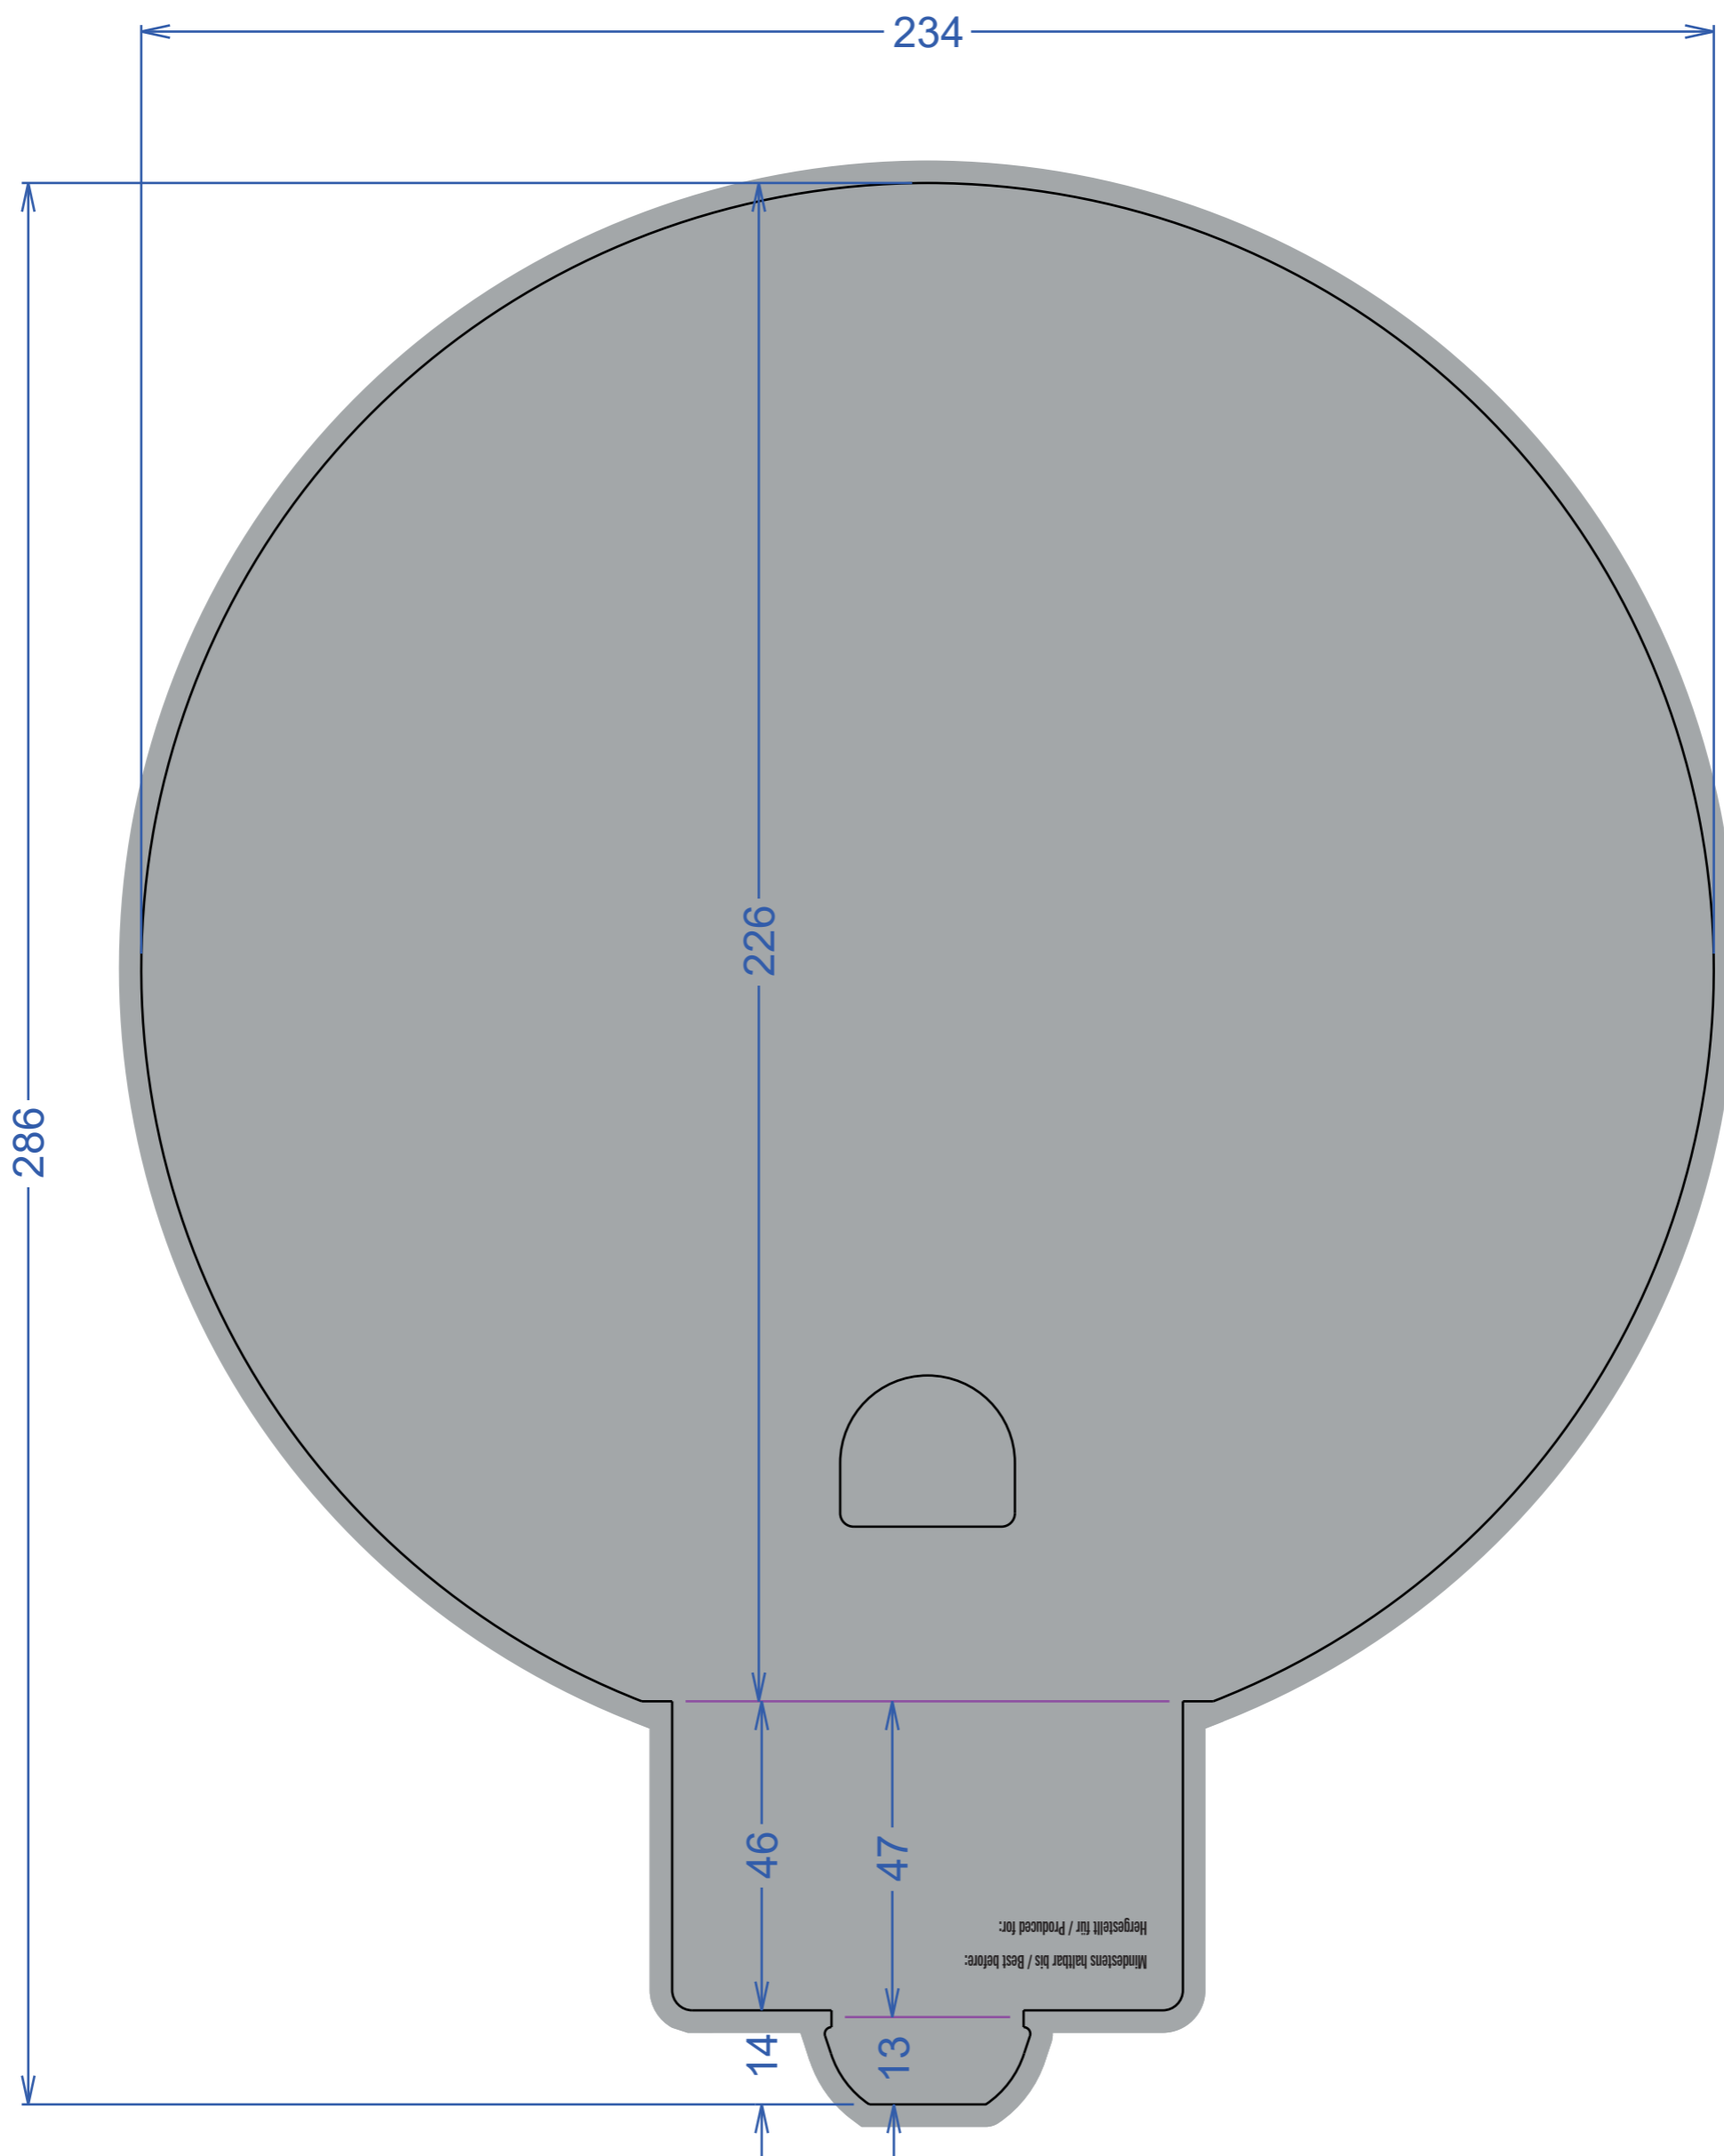

Template

Lindt Lindor Advent Dispenser - Circle (Offset printing)

Please create the files with 3mm cut-off!

	The files have preferably been created with Adobe Illustrator (CC), Adobe InDesign (CC) or Adobe Photoshop (CC).
	Images should have a resolution of at least 300 dpi, logos and other objects of at least 1200 dpi. The best results are achieved with vectorized files. Vectorize all fonts or provide all fonts used (for PC).
	Indicate as CMYK (4c Euroscale). No RGB!
	Since December 13, 2014 the rules of EU-regulation 1169/2011 concerning the Food Information Regulation (LMIV) have to be observed. This regulation includes the ingredients list, the labeling of allergens, the product name (within the visual area), the net quantity (within the visual area), the best before date as well as the full name and address of the distributor. All legal requirements have to be printed clearly and readably with a minimum font size of 1,2 mm related to the letter "x" . As soon as the maximum surface area of the packaging is less than 80 cm ² , the minimum font size is 0,9 mm . Concerning smallest packaging - that is less than 10 cm ² for the maximum surface area - only the most important legal requirements (such as the product name, the net quantity, the best before date) have to be mentioned - however in the font size of 0,9 mm related to the small x.