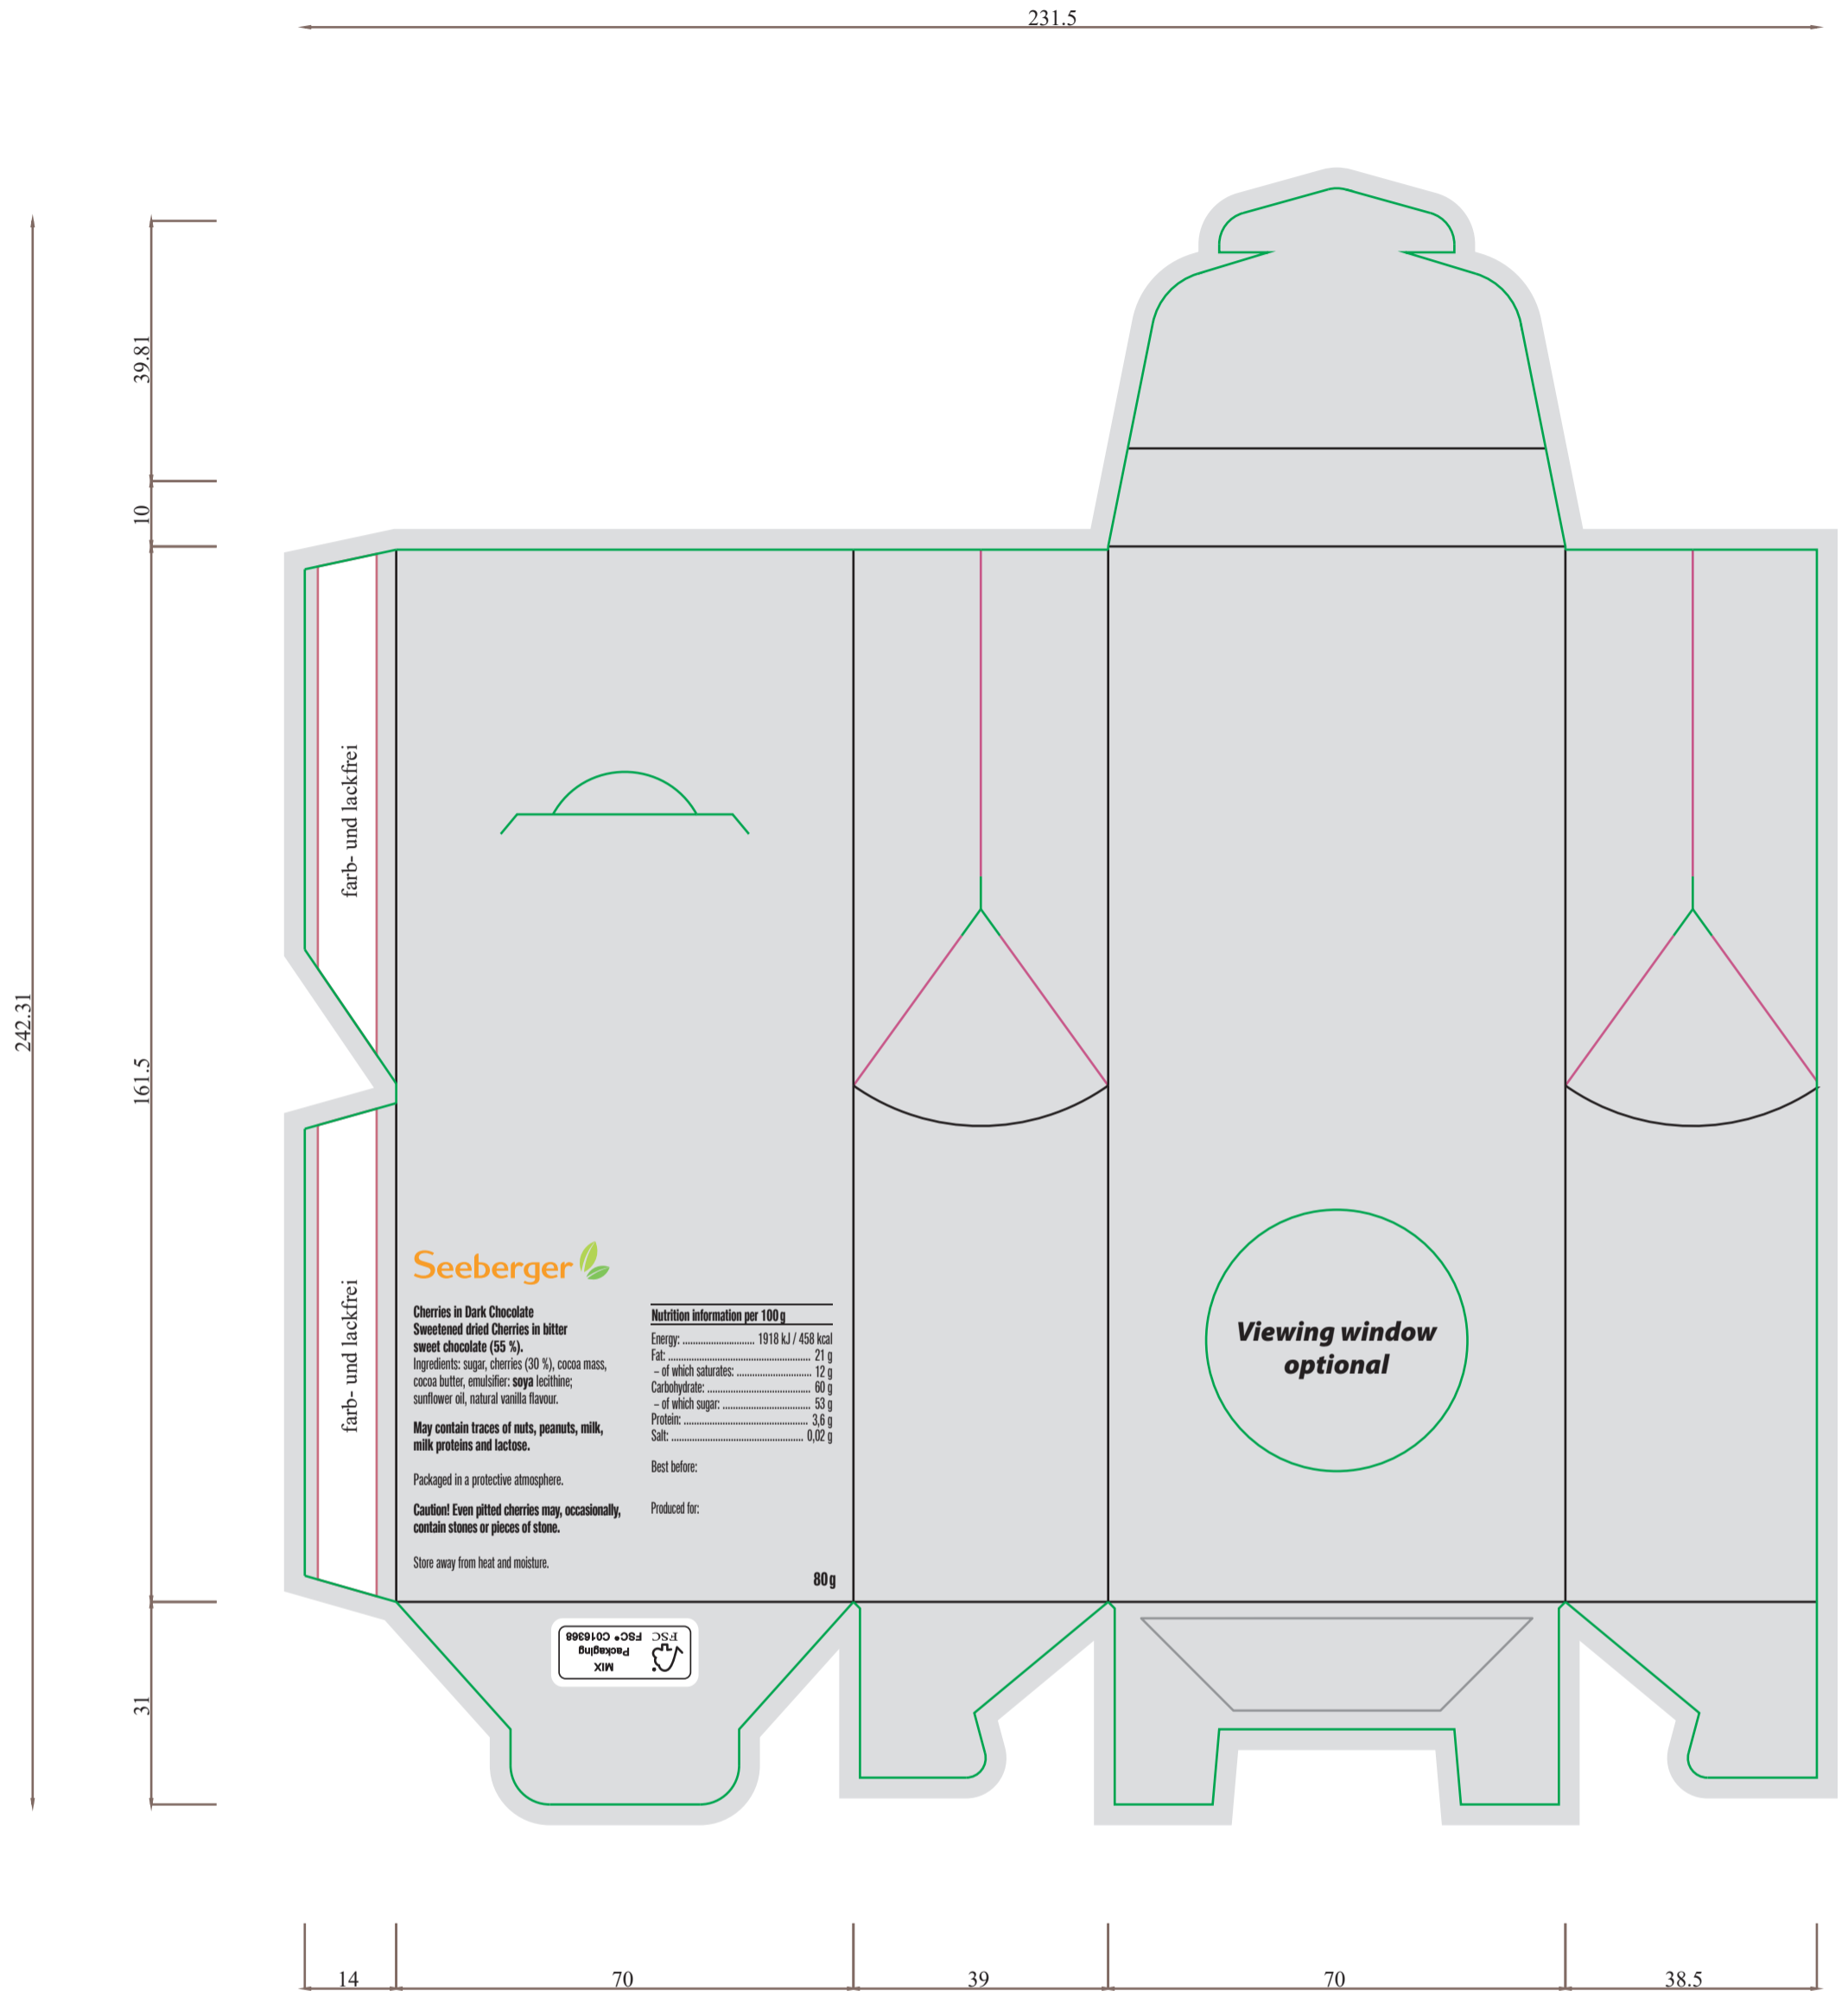

Template

Seeberger Cherries in dark chocolate block bottom carton (digital printing)

Please create the file with 3 mm cut!

Colour, size and position of the FSC-Logo may not be changed, or must be left out completely.