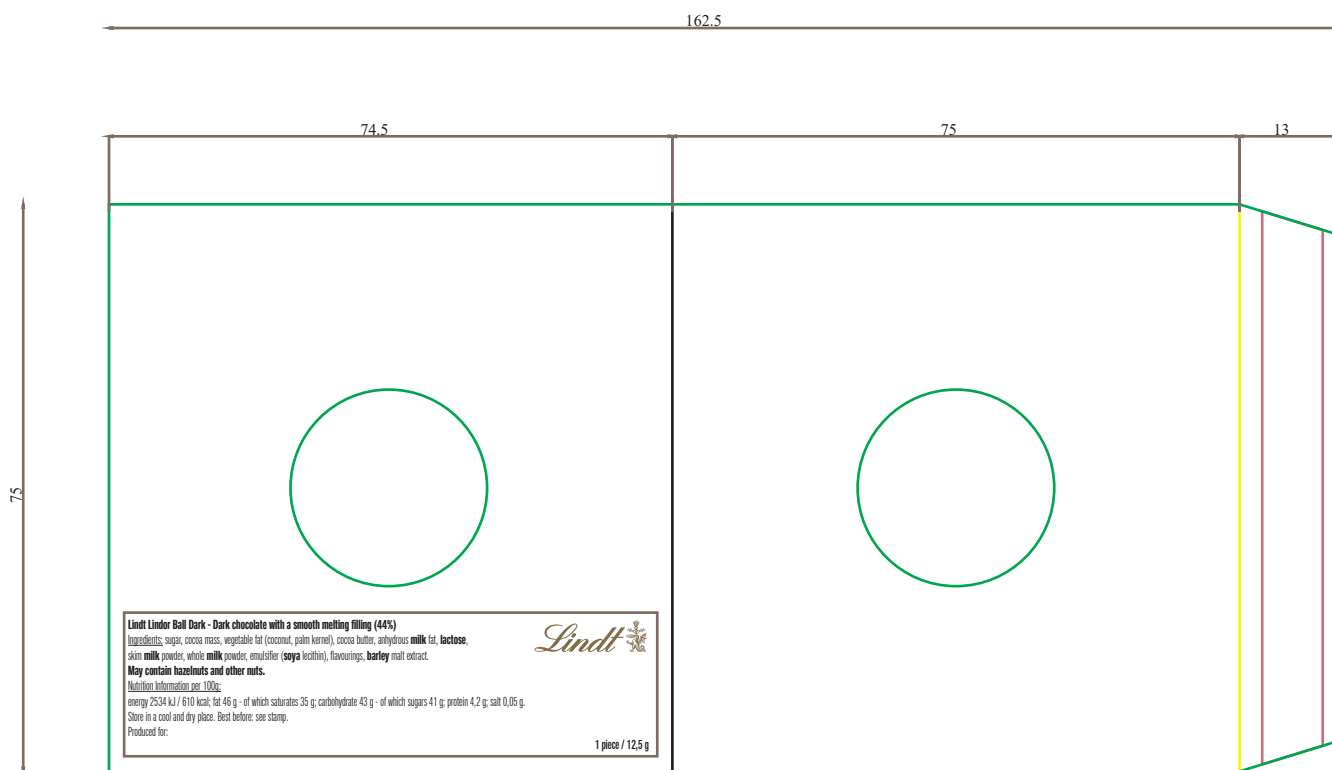

Product Information Sheet

Lindt Lindor truffle in personalized carton - square (digital printing)

Please create the file with 3 mm cut!

Ingredients list for milk chocolate (red ball)

Lindt Lindor Balls Milk - Milk chocolate with a smooth melting filling (44%)
 Ingredients: sugar, vegetable fat (coconut, palm kernel), cocoa butter, whole milk powder, cocoa mass, lactose, anhydrous milk fat, skim milk powder, emulsifier (soya lecithin), barley malt extract, flavourings.
 May contain hazelnuts, almonds.
 Nutrition information per 100g:
 energy 2534 kJ / 610 kcal; fat 46 g - of which saturates 35 g; carbohydrate 43 g - of which sugars 41 g; protein 4.2 g; salt 0.05 g.
 Store in a cool and dry place. Best before: see stamp.
 Produced for: 1 piece / 12,5 g